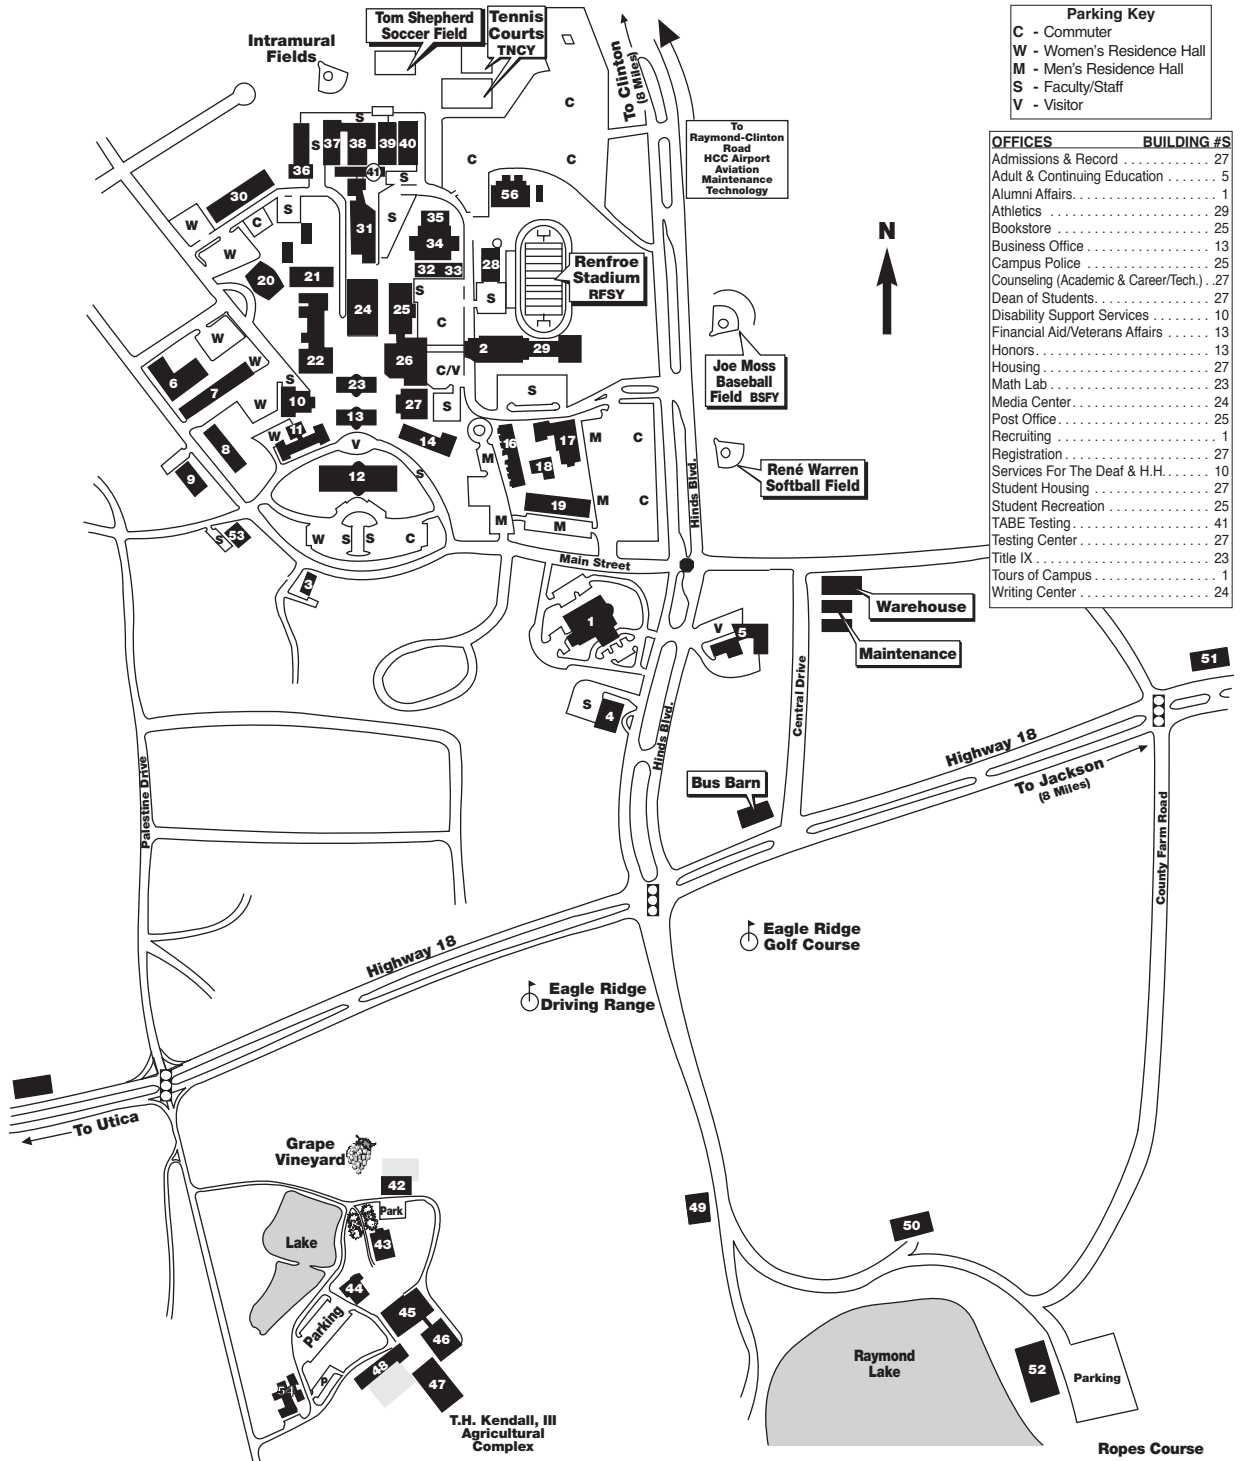

# RAYMOND CAMPUS

Parking Key	
C	- Commuter
W	- Women's Residence Hall
M	- Men's Residence Hall
S	- Faculty/Staff
V	- Visitor

OFFICES	BUILDING #S
Admissions and Record	27
Adult & Continuing Education	5
Alumni Affairs	1
Athletics	29
Bookstore	25
Business Office	13
Campus Police	25
Counseling (Academic & Career/Tech)	27
Dean of Students	27
Disability Support Services	10
Financial Aid/Veterans Affairs	13
Honors	13
Housing	27
Math Lab	23
Media Center	24
Post Office	25
Recruiting	1
Registration	27
Services For The Deaf & H.H.	10
Student Housing	27
Student Recreation	25
TABE Testing	41
Testing Center	27
Title IX	23
Tours of Campus	1
Writing Center	24