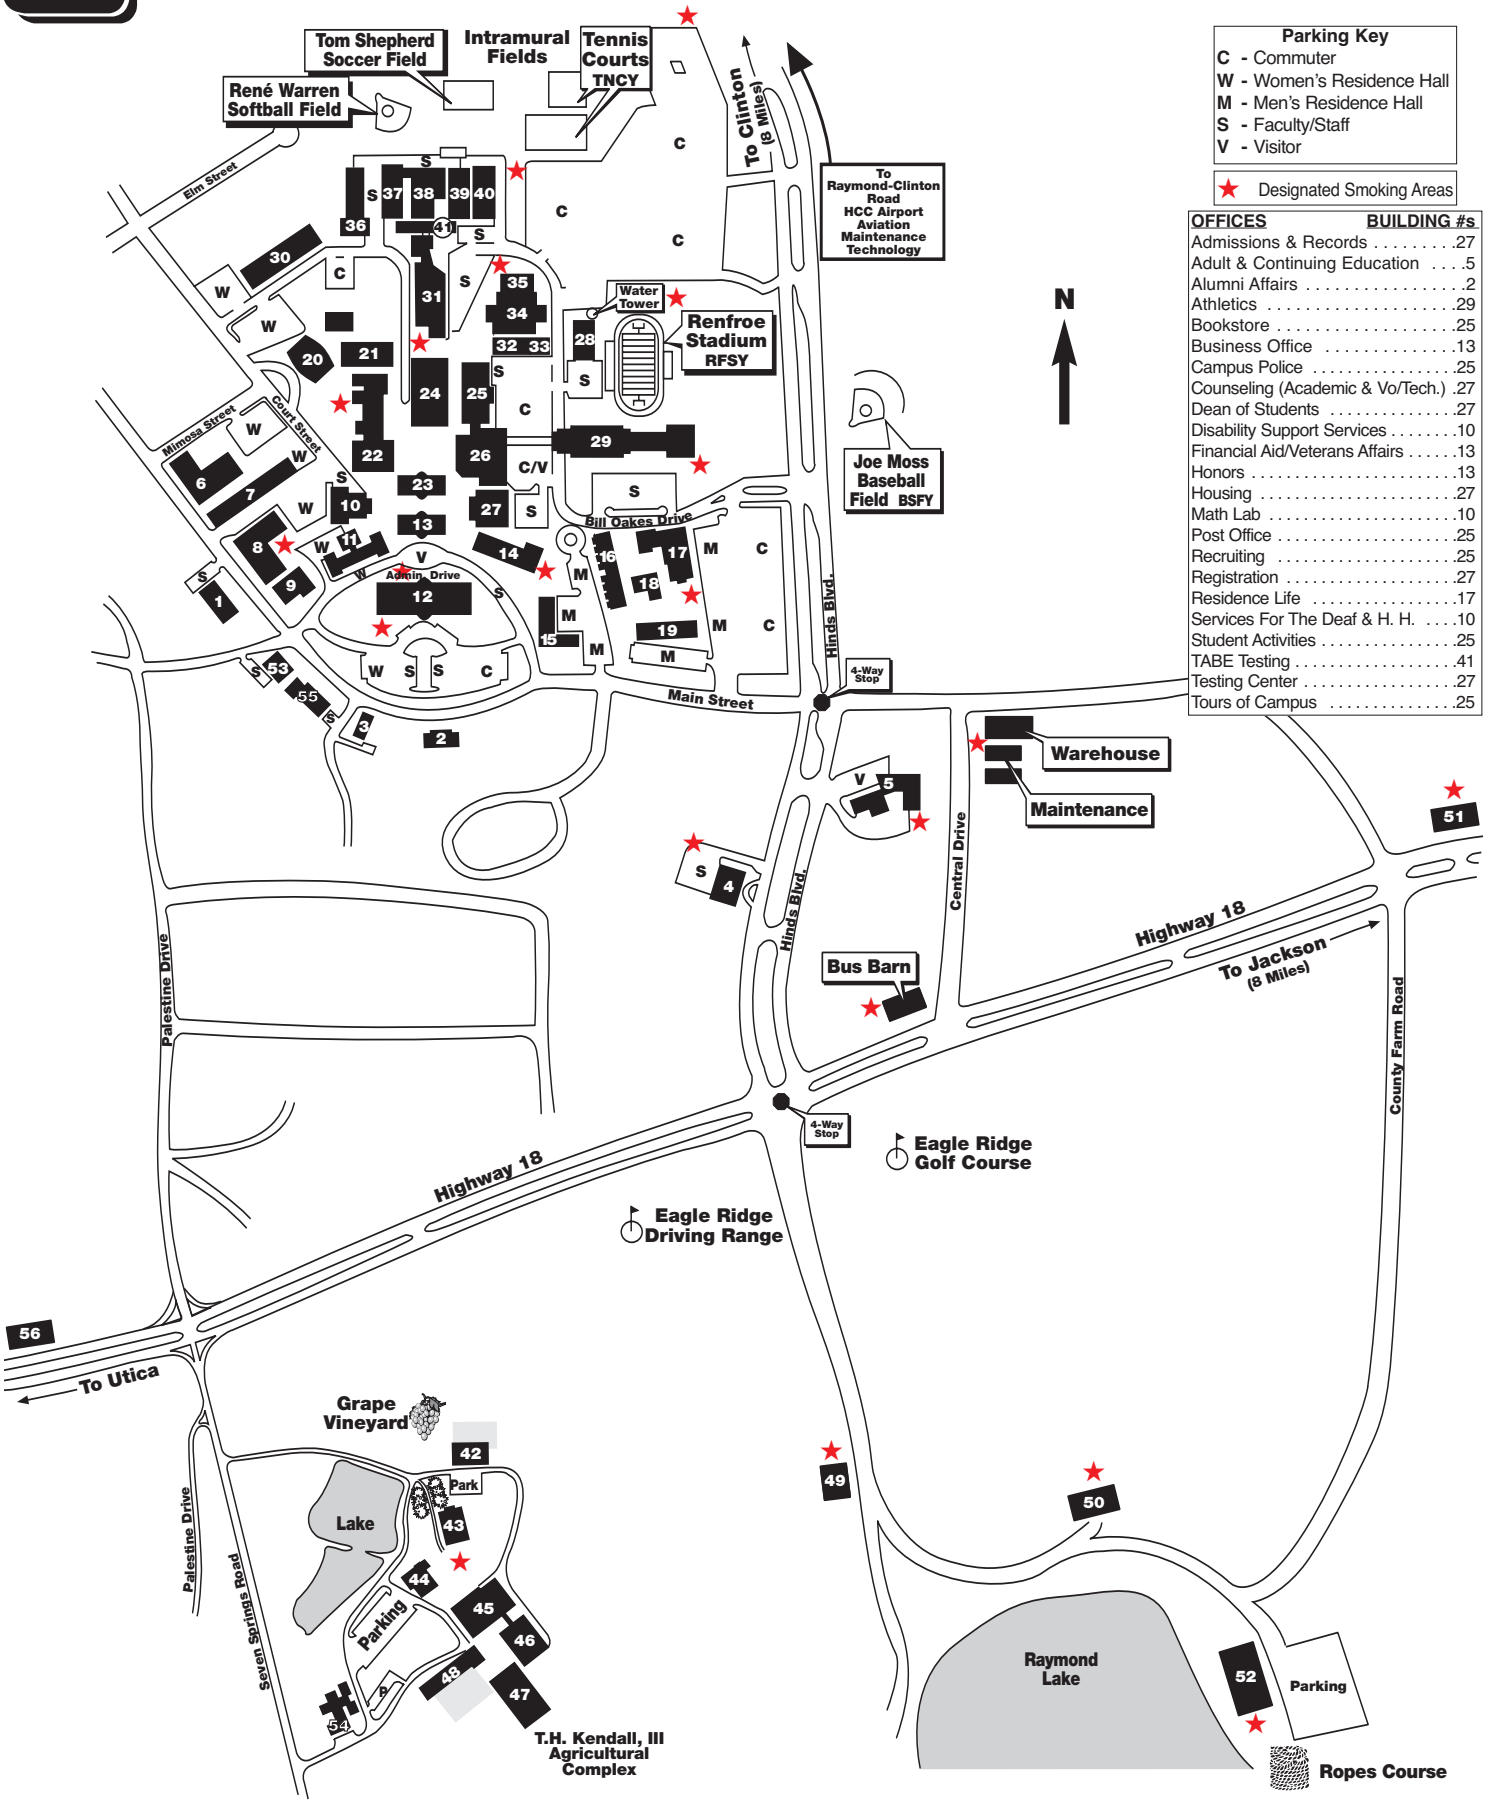

HINDS COMMUNITY COLLEGE - DESIGNATED SMOKING AREAS

★ Designated Smoking Areas

Raymond Campus

See following page for designated smoking areas on the Raymond Campus

Rankin Campus

Vicksburg-Warren Campus

★ All Parking Lots

Academic/Technical Center

Utica Campus

Nursing/Allied Health Center

HINDS COMMUNITY COLLEGE • RAYMOND CAMPUS

Parking Key	
C	- Commuter
W	- Women's Residence Hall
M	- Men's Residence Hall
S	- Faculty/Staff
V	- Visitor
★	- Designated Smoking Areas

1. District Administration Offices- President's Office-DAOY
2. Institutional Advancement- INAY
3. Physical Plant- PPAY
4. Porter Hall- (Meat Merchandising)- PHY
5. Workforce Development Center- RCUY
6. Hardy-Puryear Residence Hall- HPRY
7. Marshall Residence Hall- MRHY
8. Allen-Whitaker Residence Hall- AWHY
9. Dukes-Riggs Hall- DRHY
10. Moss Hall- MHY
11. Pickett Hall (Old Main Women's Residence)- PKHY
12. Cain-Cochran Hall- CCHY
13. Administration Building- ADMY
14. Herrin-Stewart Hall- HSHY
15. Williams Residence Hall- WLHY
16. Greaves Residence Hall- GRHY
17. Sheffield-Woolley Residence Hall- SWHY
18. Interpreter Services- DSBY
19. Virden Residence Hall- VRHY
20. Davis Residence Hall- DVHY
21. Bee Hall- BHY

22. Beemon Hall- BMHY
23. Harris Patrick Hall- HPHY
24. McLendon Library/Media Center- MCLY
25. Student Union Building- SUBY
26. Cafeteria- CFTY
27. A.L. Denton Hall- DNHY
28. Stadium Building- SBY
29. Mayo Fieldhouse- MFHY
30. Vo-Tech Complex- (Auto Vehicles & Acces Mkt- G100, Collision Repair- G102)- VTGY
31. Gibbes Hall- WGHY
32. Brooks Hall- BRHY
33. Brooks Theatre- THEA in BRHY
34. Reeves Hall- RHY
35. Katherine Denton Art Building- DABY
36. Vo-Tech Complex- (Automotive Machinist- F100, Automotive Electronics- F102, Automotive Mechanics- F104)- VTFY
37. Vo-Tech Complex- (Machine Shop- E103 & Welding-E107)- VTEY
38. Vo-Tech Complex- (Heating & Air Cond- D102, Communication Elec. Repair- D105)- VTDY