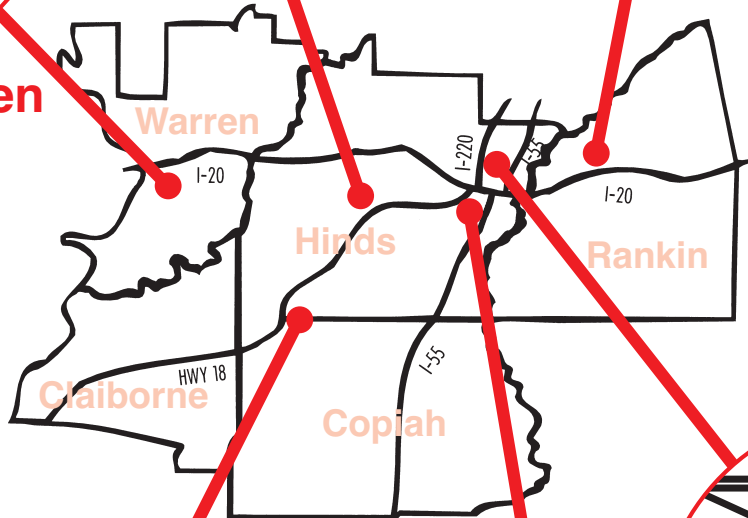

HINDS COMMUNITY COLLEGE - DESIGNATED SMOKING AREAS

★ Designated Smoking Areas

Raymond Campus

See following page for designated smoking areas on the Raymond Campus

Rankin Campus

Vicksburg-Warren Campus

★ All Parking Lots

Academic/Technical Center

Utica Campus

Nursing/Allied Health Center

HINDS COMMUNITY COLLEGE • RAYMOND CAMPUS

Parking Key	
C	- Commuter
W	- Women's Residence Hall
M	- Men's Residence Hall
S	- Faculty/Staff
V	- Visitor
★	- Designated Smoking Areas