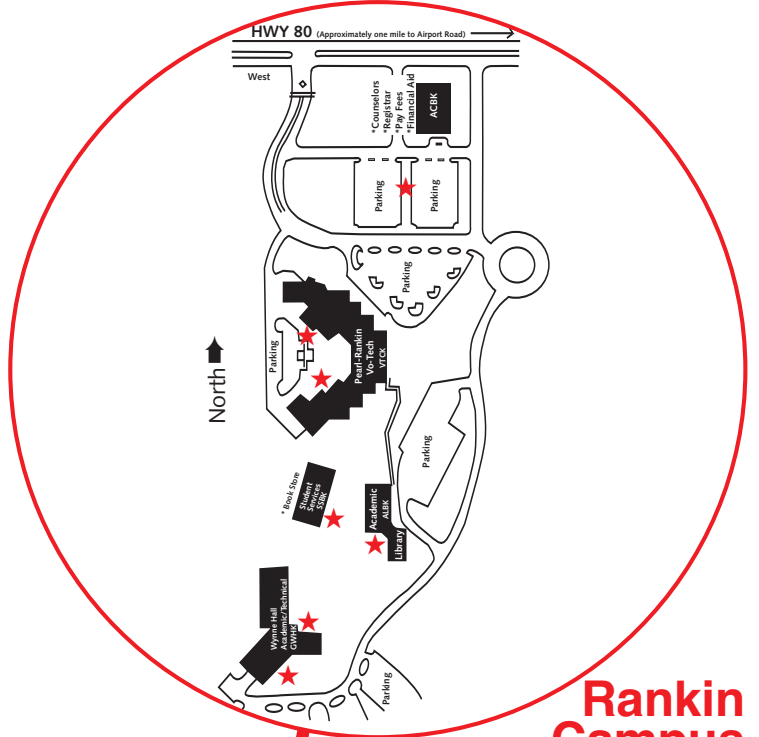

HINDS COMMUNITY COLLEGE - DESIGNATED SMOKING AREAS

★ Designated Smoking Areas

Raymond Campus

See following page for designated smoking areas on the Raymond Campus

Rankin Campus

Vicksburg-Warren Campus

★ All Parking Lots

Academic/Technical Center

Utica Campus

Nursing/Allied Health Center

HINDS COMMUNITY COLLEGE • RAYMOND CAMPUS

Parking Key	
C	- Commuter
W	- Women's Residence Hall
M	- Men's Residence Hall
S	- Faculty/Staff
V	- Visitor
★	- Designated Smoking Areas

1. District Administration Offices- President's Office-DAOY
2. Institutional Advancement- INAY
3. Physical Plant- PPAY
4. Porter Hall- (Meat Merchandising)- PHY
5. Workforce Development Center- RCUY
6. Hardy-Puryear Residence Hall- HPRY
7. Marshall Residence Hall- MRHY
8. Allen-Whitaker Residence Hall- AWHY
9. Dukes-Riggs Hall- DRHY
10. Moss Hall- MHY
11. Pickett Hall (Old Main Women's Residence)- PKHY
12. Cain-Cochran Hall- CCHY
13. Administration Building- ADMY
14. Herrin-Stewart Hall- HSHY
15. Williams Residence Hall- WLHY
16. Greaves Residence Hall- GRHY
17. Sheffield-Woolley Residence Hall- SWHY
18. Interpreter Services- DSBY
19. Virden Residence Hall- VRHY
20. Davis Residence Hall- DVHY
21. Bee Hall- BHY