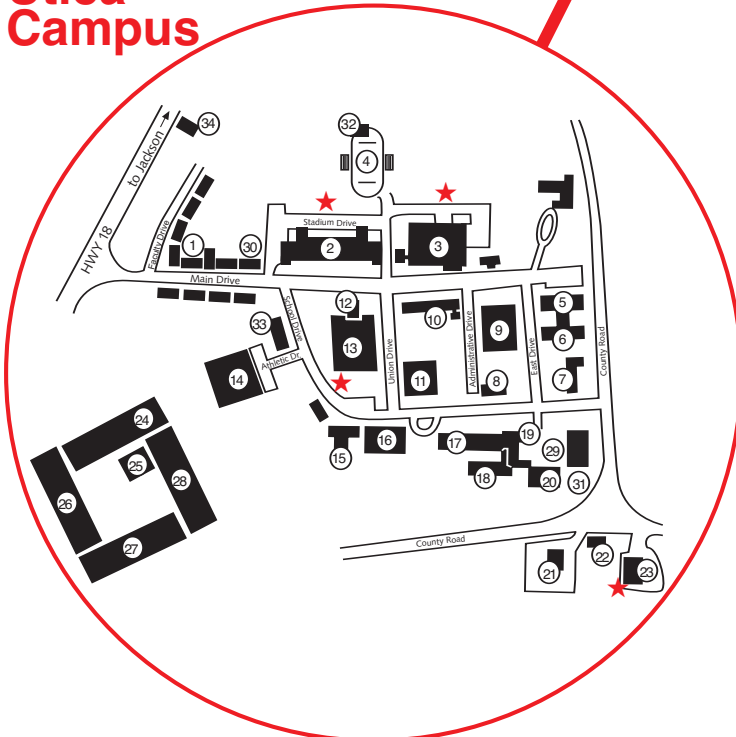

HINDS COMMUNITY COLLEGE - DESIGNATED SMOKING AREAS

★ Designated Smoking Areas

Raymond Campus

See following page for designated smoking areas on the Raymond Campus

Rankin Campus

Vicksburg-Warren Campus

★ All Parking Lots

Academic/Technical Center

Utica Campus

Nursing/Allied Health Center

HINDS COMMUNITY COLLEGE • RAYMOND CAMPUS

Parking Key	
C	- Commuter
W	- Women's Residence Hall
M	- Men's Residence Hall
S	- Faculty/Staff
V	- Visitor
★	- Designated Smoking Areas

39. Vo-Tech Complex- (Computer Prog- C100, Communication Elec Repair- C102, Electrical- C104)- VTCY
40. Vo-Tech Complex- (Graphic Design - B100, Offset Printing- B102, Carpentry- B103, Brick Masonry- B106)- VTBY
41. Vo-Tech Complex- (Business & Office-A101, Computer Prog- A103, Related Studies-A110)- VTAY
42. Veterinary Tech- VETY, Landscape Management Shop
43. Landscape Management Building- LMY
44. McKenzie Arena- MKAY
45. Agriculture Arena- AARY
46. Show/Holding Arena- SHAY
47. Sale Barn/Arena- SLBY
48. Bull Test Center- BTCY
49. Eagle Ridge Golf Pro Shop- GPS
50. Raymond Lake Lodge- LDGY
51. Diesel Equipment (Gray Partridge Center)- GPCY
52. Eagle Ridge Conference Center- ERCY
53. Human Resources- HRY
54. Cooperative Extension Building- CEBY
55. HCC Credit Union
56. HCC Raymond Campus Career Center