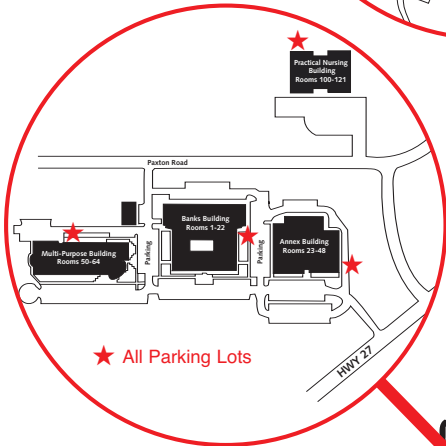

HINDS COMMUNITY COLLEGE - DESIGNATED SMOKING AREAS

★ Designated Smoking Areas

Raymond Campus

See following page for designated smoking areas on the Raymond Campus

Rankin Campus

Vicksburg-Warren Campus

★ All Parking Lots

Academic/Technical Center

Utica Campus

Nursing/Allied Health Center

HINDS COMMUNITY COLLEGE • RAYMOND CAMPUS

Parking Key	
C	- Commuter
W	- Women's Residence Hall
M	- Men's Residence Hall
S	- Faculty/Staff
V	- Visitor
★	- Designated Smoking Areas

1. District Administration Offices- President's Office-DAOY
2. Institutional Advancement- INAY
3. Physical Plant- PPAY
4. Porter Hall- (Meat Merchandising)- PHY
5. Workforce Development Center- RCUY
6. Hardy-Puryear Residence Hall- HPRY
7. Marshall Residence Hall- MRHY
8. Allen-Whitaker Residence Hall- AWHY
9. Dukes-Riggs Hall- DRHY
10. Moss Hall- MHY
11. Pickett Hall (Old Main Women's Residence)- PKHY
12. Cain-Cochran Hall- CCHY
13. Administration Building- ADMY
14. Herrin-Stewart Hall- HSHY
15. Williams Residence Hall- WLHY
16. Greaves Residence Hall- GRHY
17. Sheffield-Woolley Residence Hall- SWHY
18. Interpreter Services- DSBY
19. Virden Residence Hall- VRHY
20. Davis Residence Hall- DVHY
21. Bee Hall- BHY

22. Beemon Hall- BMHY
23. Harris Patrick Hall- HPHY
24. McLendon Library/Media Center- MCLY
25. Student Union Building- SUBY
26. Cafeteria- CFTY
27. A.L. Denton Hall- DNHY
28. Stadium Building- SBY
29. Mayo Fieldhouse- MFHY
30. Vo-Tech Complex- (Auto Vehicles & Acces Mkt- G100, Collision Repair- G102)- VTGY
31. Gibbes Hall- WGHY
32. Brooks Hall- BRHY
33. Brooks Theatre- THEA in BRHY
34. Reeves Hall- RHY
35. Katherine Denton Art Building- DABY
36. Vo-Tech Complex- (Automotive Machinist- F100, Automotive Electronics- F102, Automotive Mechanics- F104)- VTFY
37. Vo-Tech Complex- (Machine Shop- E103 & Welding-E107)- VTEY
38. Vo-Tech Complex- (Heating & Air Cond- D102, Communication Elec. Repair- D105)- VTDY