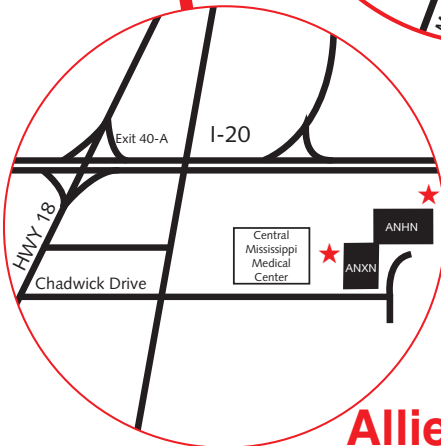

HINDS COMMUNITY COLLEGE - DESIGNATED SMOKING AREAS

★ Designated Smoking Areas

Raymond Campus

See following page for designated smoking areas on the Raymond Campus

Rankin Campus

Vicksburg-Warren Campus

★ All Parking Lots

Academic/Technical Center

Utica Campus

Nursing/Allied Health Center

HINDS COMMUNITY COLLEGE • RAYMOND CAMPUS

Parking Key	
C	- Commuter
W	- Women's Residence Hall
M	- Men's Residence Hall
S	- Faculty/Staff
V	- Visitor
★	- Designated Smoking Areas