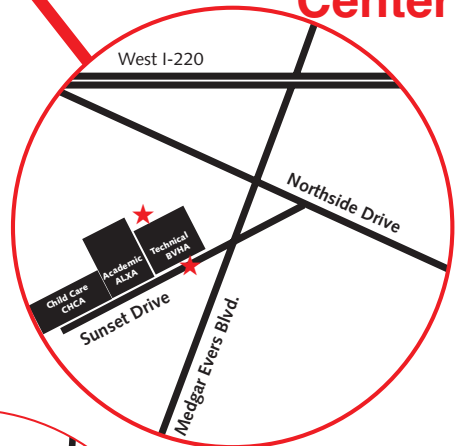

HINDS COMMUNITY COLLEGE - DESIGNATED SMOKING AREAS

★ Designated Smoking Areas

Raymond Campus

See following page for designated smoking areas on the Raymond Campus

Rankin Campus

Vicksburg-Warren Campus

★ All Parking Lots

Academic/Technical Center

Utica Campus

Nursing/Allied Health Center

HINDS COMMUNITY COLLEGE • RAYMOND CAMPUS

Parking Key	
C	- Commuter
W	- Women's Residence Hall
M	- Men's Residence Hall
S	- Faculty/Staff
V	- Visitor
★	- Designated Smoking Areas