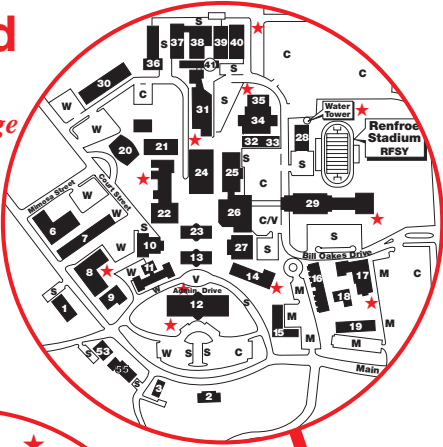

HINDS COMMUNITY COLLEGE - DESIGNATED SMOKING AREAS

★ Designated Smoking Areas

Raymond Campus

See following page for designated smoking areas on the Raymond Campus

Rankin Campus

Vicksburg-Warren Campus

★ All Parking Lots

Academic/Technical Center

Utica Campus

Nursing/Allied Health Center

HINDS COMMUNITY COLLEGE • RAYMOND CAMPUS

Parking Key	
C	- Commuter
W	- Women's Residence Hall
M	- Men's Residence Hall
S	- Faculty/Staff
V	- Visitor
★	- Designated Smoking Areas

39. Vo-Tech Complex- (Computer Prog- C100, Communication Elec Repair- C102, Electrical- C104)- VTCY
40. Vo-Tech Complex- (Graphic Design - B100, Offset Printing- B102, Carpentry- B103, Brick Masonry- B106)- VTBY
41. Vo-Tech Complex- (Business & Office-A101, Computer Prog- A103, Related Studies-A110)- VTAY
42. Veterinary Tech- VETY, Landscape Management Shop
43. Landscape Management Building- LMY
44. McKenzie Arena- MKAY
45. Agriculture Arena- AARY
46. Show/Holding Arena- SHAY
47. Sale Barn/Arena- SLBY
48. Bull Test Center- BTCY
49. Eagle Ridge Golf Pro Shop- GPS
50. Raymond Lake Lodge- LDGY
51. Diesel Equipment (Gray Partridge Center)- GPCY
52. Eagle Ridge Conference Center- ERCY
53. Human Resources- HRY
54. Cooperative Extension Building- CEBY
55. HCC Credit Union
56. HCC Raymond Campus Career Center