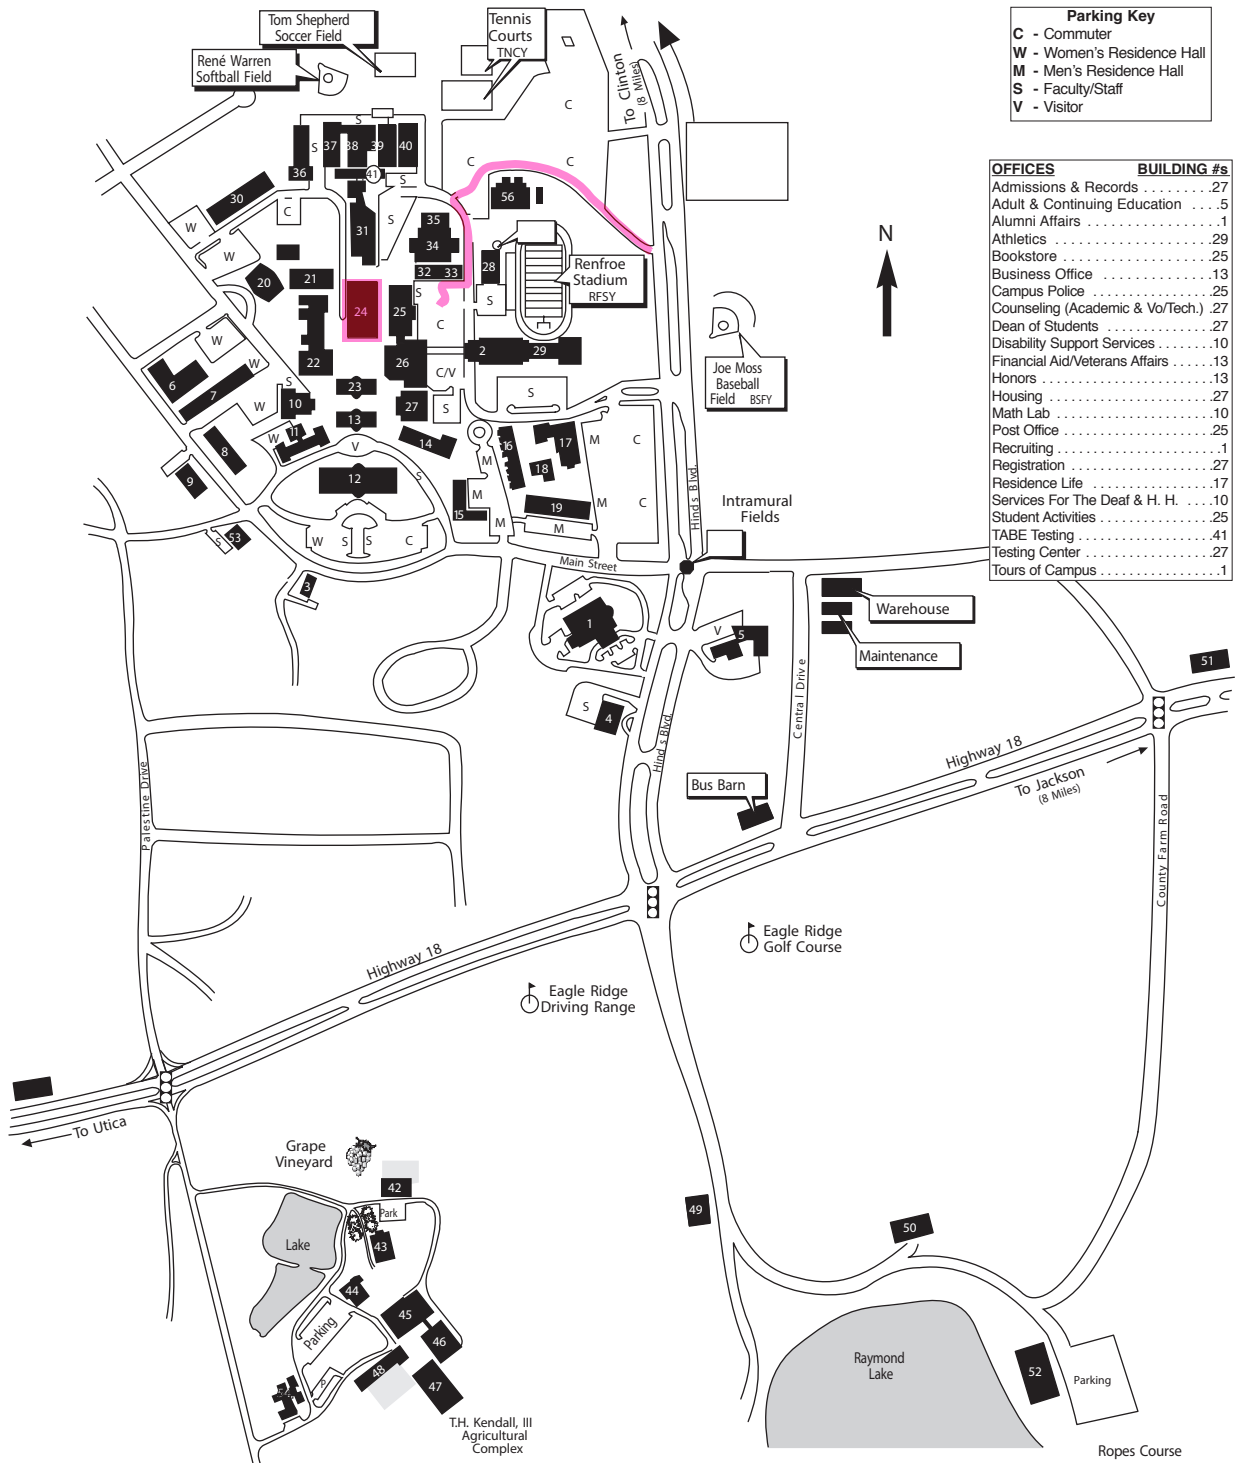

RAYMOND CAMPUS

A.L. Denton Hall- DNHY	27	Hardy-Puryear Residence Hall- HPRY	6	Stadium Building- SBY	28
Accounting Offices	9	Harris Patrick Hall- HPHY	23	Student Union Building- SUBY	25
Adam Jenkins Jr. Hall	13	Herrin-Stewart Hall- HSHY	14	Troy Arlis Ricks Wellness Complex	2
Agriculture Arena- AARY	45	Human Resources- HRY	53	Vashti Underwood Muse Band Hall	56
Allen-Dukes-Whitaker Residence Hall	8	Interpreter Services- DSBY	10	Veterinary Tech- VETY, Landscape Management Shop	42
Bee Hall- BHY	21	Katherine Denton Art Building- DABY	35	Vo-Tech Complex- (Business & Office- A101, Computer Prog- A103, Related Studies- A110)- VTAY	41
Beemon Hall- BMHY	22	Landscape Management Building- LMV	43	Vo-Tech Complex- (Graphic Design- B100, Offset Printing- B102, Carpentry- B103, Brick Msry- B106)- VTBY	40
Brooks Hall- BRHY	32	Marshall Residence Hall- MRHY	7	Vo-Tech Complex- (Computer Prog- C100, Communication Elec Repair- C102, Electrical- C104)- VTCY	39
Brooks Theatre- THEA in BRHY	33	Mayo Fieldhouse- MFHY	29	Vo-Tech Complex- (Heating & Air Conditg- D102, Communication Elec. Repair- D105)- VTDY	38
Bull Test Center- BTCY	48	McKenzie Arena- MKAY	44	Vo-Tech Complex- (Machine Shop- E103 & Welding- E107)- VTEY	37
Cafeteria- CFTY	26	McLendon Library/Media Center- MCLY	24	Vo-Tech Complex- (Auto Machinist- F100, Auto Electronics- F102, Auto Mechanics- F104)- VTFY	36
Cain-Cochran Hall- CCHY	12	Moss Hall- MHY	10	Vo-Tech Complex- (Auto Vehicles & Accessories Mkt- G100, Collision Repair- G102)- VTGY	30
Central MS Research and Extension Center- MSU	54	Physical Plant- PPAY	3	Williams Residence Hall- WLHY	15
D.G. "Sonny" Fountain Hall	1	Pickett Hall (Old Main Women's Residence)- PKHY	11		
Davis Residence Hall- DVHY	20	Porter Hall- (Meat Merchandising)- PHY	4		
Diesel Equipment (Gray Partridge Center)- GPCY	51	Raymond Lake Lodge- LDGY	50		
District Adult Education Center	5	Reeves Hall- RHY	34		
Eagle Ridge Conference Center- ERCY	52	Riggs-Virden Residence Hall	19		
Eagle Ridge Golf Pro Shop- GPS	49	Sale Barn/Arena- SLBY	17		
Gibbes Hall- WGHY	31	Sheffield-Woolley Residence Hall- SWHY	17		
Greaves Residence Hall- GRHY	16	Show/Holding Arena- SHAY	46		