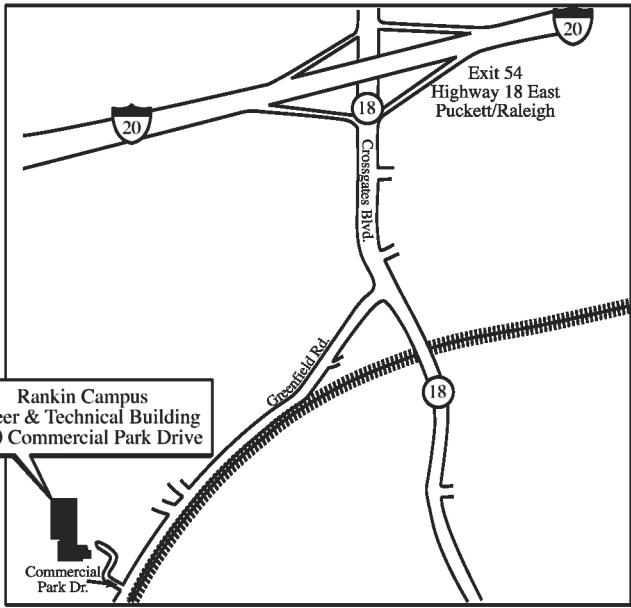

# RANKIN CAMPUS

## Directions to the Rankin Campus Career and Technical Building (formerly the United Association of Plumbers and Pipefitters Gulf Coast Regional Training Center):

Take 1-20 East to Exit 54. Exit sign will show Highway 18 East Puckett/Raleigh. Turn right off Exit 54 onto Highway 18 East (Home Depot will be on your right.) Go straight through the first red light. Go to 2nd red light (Honda dealership will be on right.) Turn right onto Greenfield Road. Travel about 1 mile, past Greenfield Village on right. Turn right onto Commercial Park Drive, immediately after the C-Paws Webster House sign.