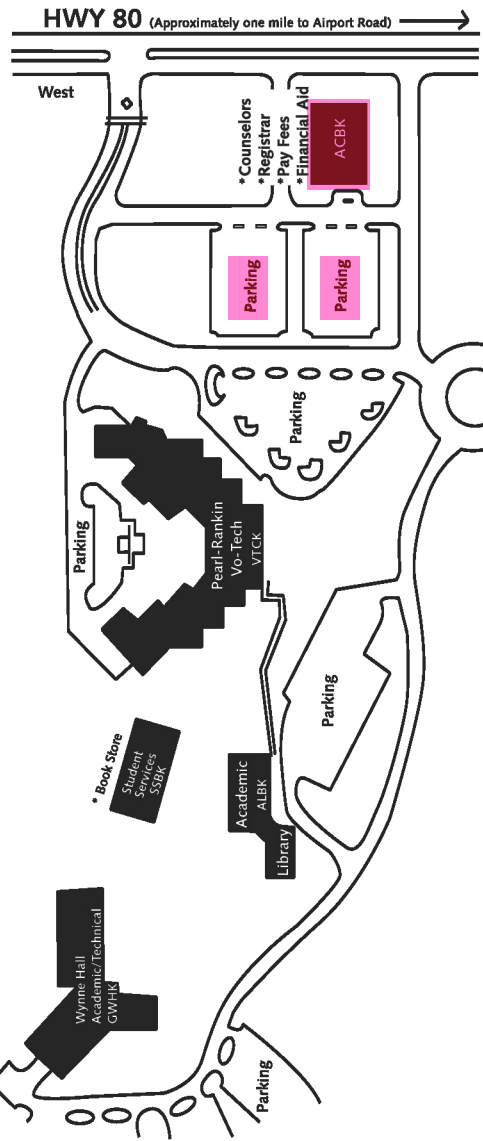

# RANKIN CAMPUS

## BUILDING CODES

- Academic-ALBK
- Administration-Classroom Bldg.-ACBK
- Student Services Bldg.-SSBK
- Vocational Bldg.-VTCK
- Wynne Hall-GWHK
- Career & Technical Bldg.

## Directions to the Rankin Campus Career and Technical Building (formerly the United Association of Plumbers and Pipefitters Gulf Coast Regional Training Center):

Take 1-20 East to Exit 54. Exit sign will show Highway 18 East Puckett/Raleigh. Turn right off Exit 54 onto Highway 18 East (Home Depot will be on your right.) Go straight through the first red light. Go to 2nd red light (Honda dealership will be on right.) Turn right onto Greenfield Road. Travel about 1 mile, past Greenfield Village on right. Turn right onto Commercial Park Drive, immediately after the C-Paws Webster House sign.