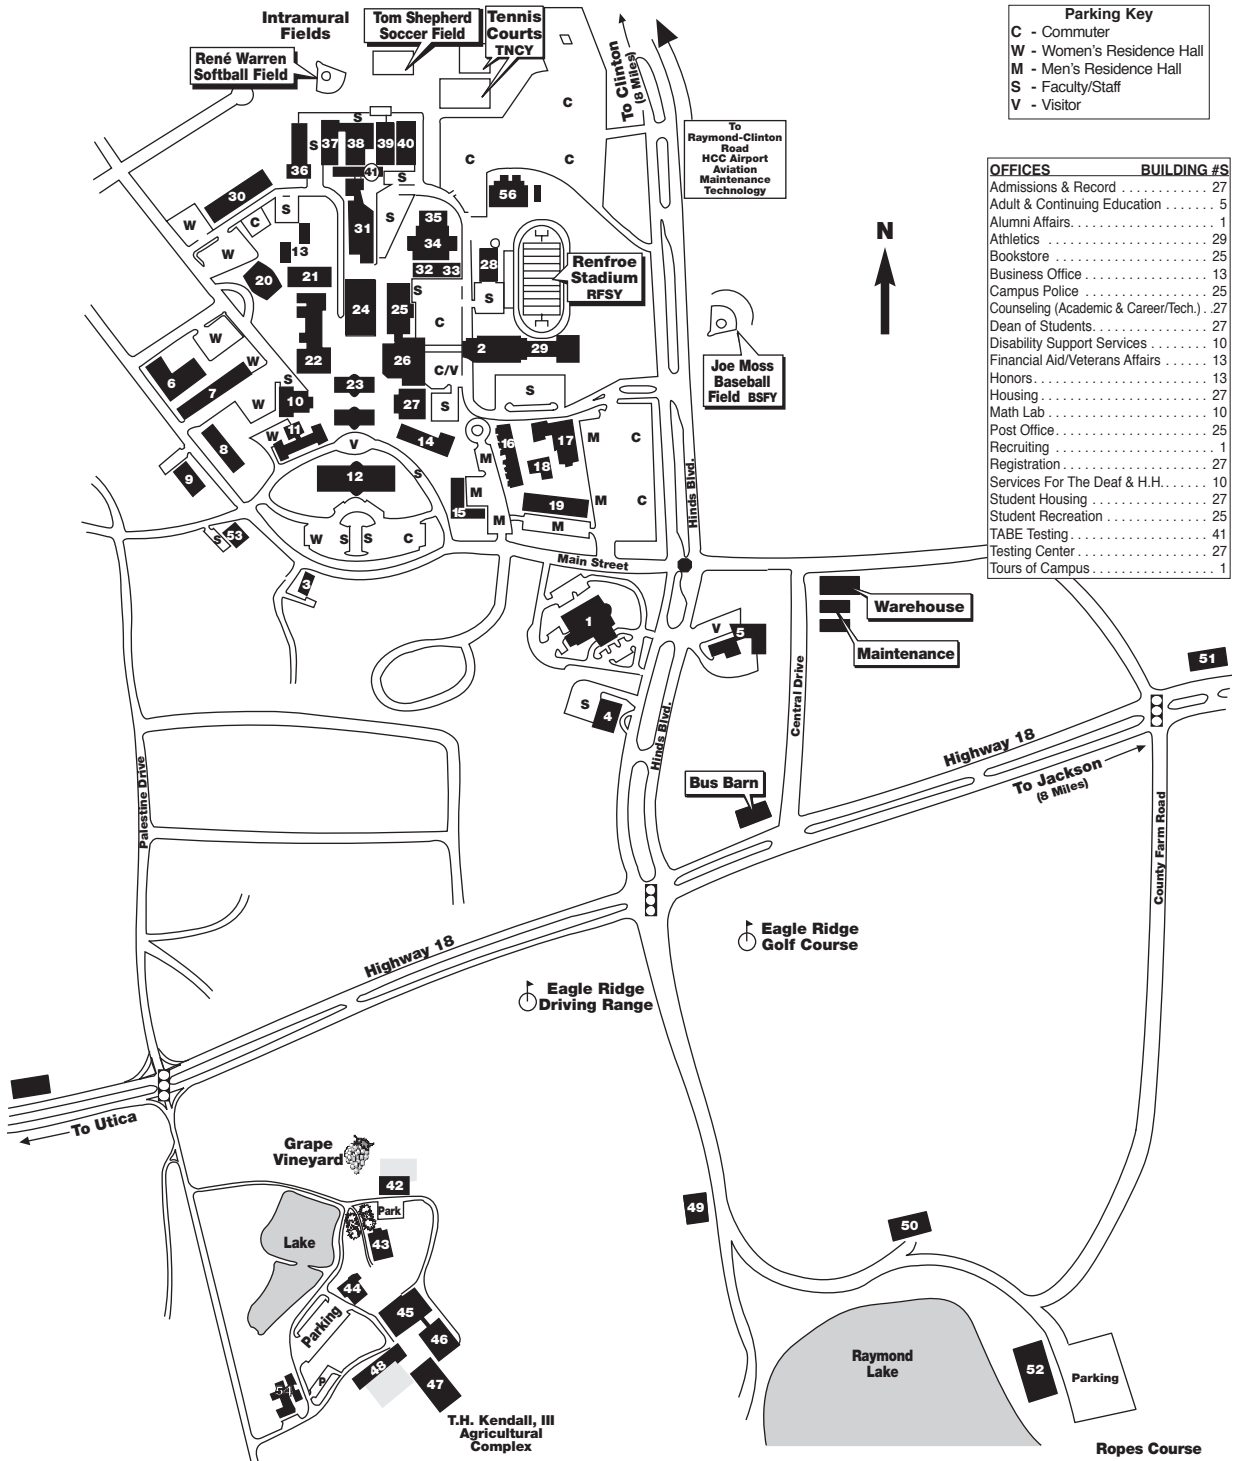

RAYMOND CAMPUS

A.L. Denton Hall- DNHY	27	Hardy-Puryear Residence Hall- HPRY	6	Stadium Building- SBY	28
Accounting Offices	9	Harris Patrick Hall- HPHY	23	Student Union Building- SUBY	25
Adam Jenkins Jr. Hall	13	Herrin-Stewart Hall- HSHY	14	Troy Arlis Ricks Wellness Complex	2
Agriculture Arena- AARY	45	Human Resources- HRY	53	Vashti Underwood Muse Band Hall	56
Allen-Dukes-Whitaker Residence Hall	8	Interpreter Services- DSBY	10	Veterinary Tech- VETY, Landscape Management Shop	42
Bee Hall- BHY	21	Katherine Denton Art Building- DABY	35	Vo-Tech Complex- (Business & Office-A101,	
Beemon Hall- BMHY	22	Landscape Management Building- LMV	43	Computer Prog-A103, Related Studies-A110)-VTAY	41
Brooks Hall- BRHY	32	Marshall Residence Hall- MRHY	7	Vo-Tech Complex- (Graphic Design-B100, Offset Printing-B102,	
Brooks Theatre- THEA in BRHY	33	Mayo Fieldhouse- MFHY	29	Carpentry-B103, Brick Msry-B106)-VTBY	40
Bull Test Center- BTCY	48	McKenzie Arena- MKAY	44	Vo-Tech Complex- (Computer Prog- C100, Communication	
Cafeteria- CFTY	26	McLendon Library/Media Center- MCLY	24	Elec Repair- C102, Electrical- C104)- VTCY	39
Cain-Cochran Hall- CCHY	12	Moss Hall- MHY	10	Vo-Tech Complex- (Heating & Air Condng- D102,	
Central MS Research and Extension Center-MSU	54	Physical Plant- PPAY	3	Communication Elec. Repair- D105)- VTDY	38
D.G. "Sonny" Fountain Hall	1	Pickett Hall (Old Main Women's Residence)- PKHY	11	Vo-Tech Complex- (Machine Shop- E103 &	
Davis Residence Hall- DVHY	20	Porter Hall- (Meat Merchandising)- PHY	4	Welding-E107)- VTEY	37
Diesel Equipment (Gray Partridge Center)- GPCTY	51	Raymond Lake Lodge- LDGY	50	Vo-Tech Complex- (Auto Machinist- F100,	
District Adult Education Center	5	Reeves Hall- RHY	34	Auto Electronics- F102, Auto Mechanics- F104)- VTFY	36
Eagle Ridge Conference Center- ERCY	52	Riggs-Virden Residence Hall	19	Vo-Tech Complex- (Auto Vehicles & Accessories Mkt- G100,	
Eagle Ridge Golf Pro Shop- GPS	49	Sale Barn/Arena- SLBY	47	Collision Repair- G102)- VTGY	30
Gibbes Hall- WGHY	31	Sheffield-Woolley Residence Hall- SWHY	17	Williams Residence Hall- WLHY	15
Greaves Residence Hall- GRHY	16	Show/Holding Arena- SHAY	46		