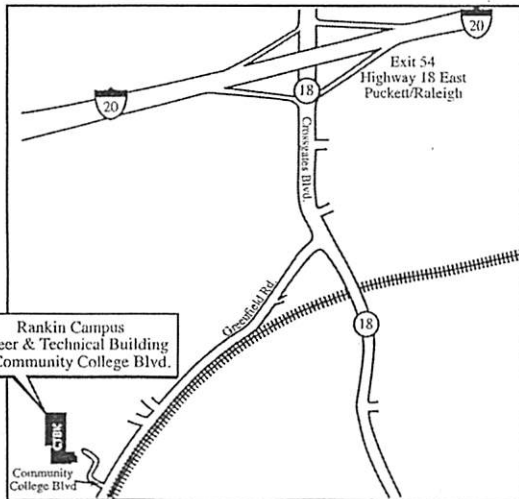

# RANKIN CAMPUS

**BUILDING CODES**

- Academic/Library Bldg. - ALBK
- Administration-Classroom Bldg. - ACBK
- Student Services Bldg. - SSBK
- Jimmy C. Smith Hall - VTCK
- George Wynne Hall - GWHK
- Clyde Muse Center - CMCK
- Career & Technical Bldg. - CTBK

**Directions to the Rankin Campus Career and Technical Building (formerly the United Association of Plumbers and Pipefitters Gulf Coast Regional Training Center):**

**Directions to the Rankin Campus Career and Technical Building**  
Take I-20 East to Exit 54. Exit sign will show Highway 18 East Puckett/Raleigh. Turn right off Exit 54 onto Highway 18 East (Home Depot will be on right.) At the 2<sup>nd</sup> traffic light (Honda Dealership will be on right) turn right onto Greenfield Road. Travel approximately .7 of a mile. Turn right onto Community College Boulevard (just before the convenient store.)