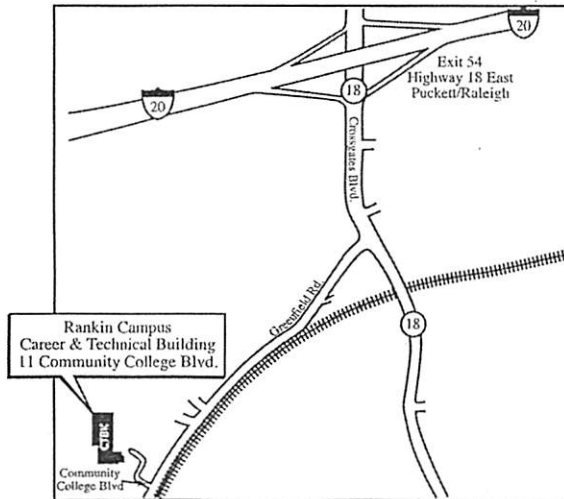

RANKIN CAMPUS

BUILDING CODES

- Academic/Library Bldg. - ALBK
- Administration-Classroom Bldg. - ACBK
- Student Services Bldg. - SSBK
- Jimmy C. Smith Hall - VTCK
- George Wynne Hall - GWHK
- Clyde Muse Center - CMCK
- Career & Technical Bldg. - CTBK

Directions to the Rankin Campus Career and Technical Building (formerly the United Association of Plumbers and Pipefitters Gulf Coast Regional Training Center):

Directions to the Rankin Campus Career and Technical Building
Take I-20 East to Exit 54. Exit sign will show Highway 18 East Puckett/Raleigh. Turn right off Exit 54 onto Highway 18 East (Home Depot will be on right.) At the 2nd traffic light (Honda Dealership will be on right) turn right onto Greenfield Road. Travel approximately .7 of a mile. Turn right onto Community College Boulevard (just before the convenient store.)