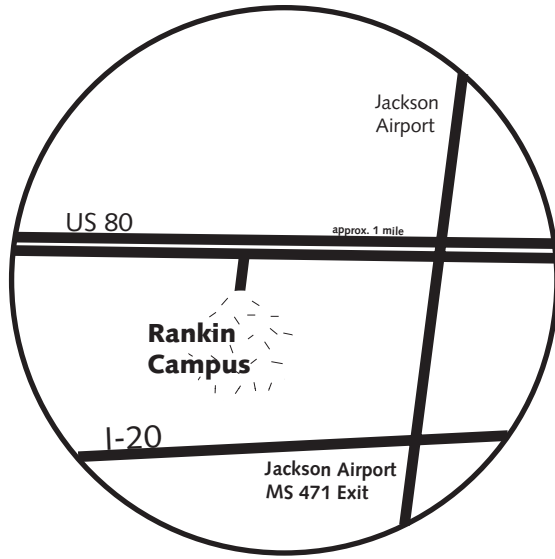

RANKIN CAMPUS

**BUILDING CODES**

- Academic/Library Bldg. - ALBK
- Administration-Classroom Bldg. - ACBK
- Student Services Bldg. - SSBK
- Jimmy C. Smith Hall - VTCK
- George Wynne Hall - GWHK
- Clyde Muse Center - CMCK
- Career & Technical Bldg. - CTBK

**Directions to the Rankin Campus Career and Technical Building (formerly the United Association of Plumbers and Pipefitters Gulf Coast Regional Training Center):**

Take I-20 East to Exit 54. Exit sign will show Highway 18 East Puckett/Raleigh. Turn right off Exit 54 onto Highway 18 East (Home Depot will be on your right.) Go straight through the first red light. Go to 2nd red light (Honda dealership will be on right.) Turn right onto Greenfield Road. Travel about 1 mile, past Greenfield Village on right. Turn right onto Commercial Park Drive, immediately after the C-Paws Webster House sign.