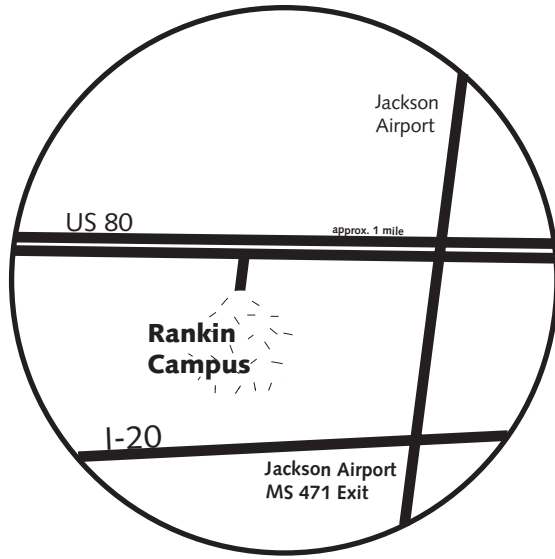

RANKIN CAMPUS

BUILDING CODES

- Academic/Library Bldg. - ALBK
- Administration-Classroom Bldg. - ACBK
- Student Services Bldg. - SSBK
- Jimmy C. Smith Hall - VTCK
- George Wynne Hall - GWHK
- Clyde Muse Center - CMCK
- Career & Technical Bldg. - CTBK

Directions to the Rankin Campus Career and Technical Building (formerly the United Association of Plumbers and Pipefitters Gulf Coast Regional Training Center):

Take I-20 East to Exit 54. Exit sign will show Highway 18 East Puckett/Raleigh. Turn right off Exit 54 onto Highway 18 East (Home Depot will be on your right.) Go straight through the first red light. Go to 2nd red light (Honda dealership will be on right.) Turn right onto Greenfield Road. Travel about 1 mile, past Greenfield Village on right. Turn right onto Commercial Park Drive, immediately after the C-Paws Webster House sign.