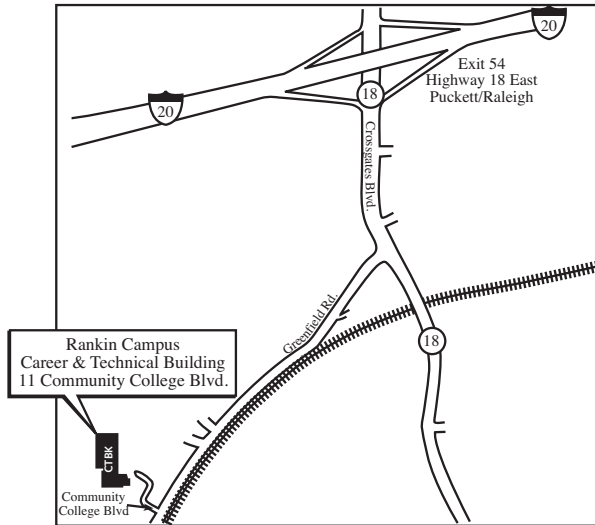

RANKIN CAMPUS

BUILDING CODES

- Academic/Library Bldg. - ALBK
- Administration-Classroom Bldg. - ACBK
- Student Services Bldg. - SSBK
- Jimmy C. Smith Hall - VTCK
- George Wynne Hall - GWHK
- Clyde Muse Center - CMCK
- Career & Technical Bldg. - CTBK

Directions to the Rankin Campus Career and Technical Building (formerly the United Association of Plumbers and Pipefitters Gulf Coast Regional Training Center):

Take I-20 East to Exit 54. Exit sign will show Highway 18 East Puckett/Raleigh. Turn right off Exit 54 onto Highway 18 East (Home Depot will be on your right.) Go straight through the first red light. Go to 2nd red light (Honda dealership will be on right.) Turn right onto Greenfield Road. Travel about 1 mile, past Greenfield Village on right. Turn right onto Commercial Park Drive, immediately after the C-Paws Webster House sign.