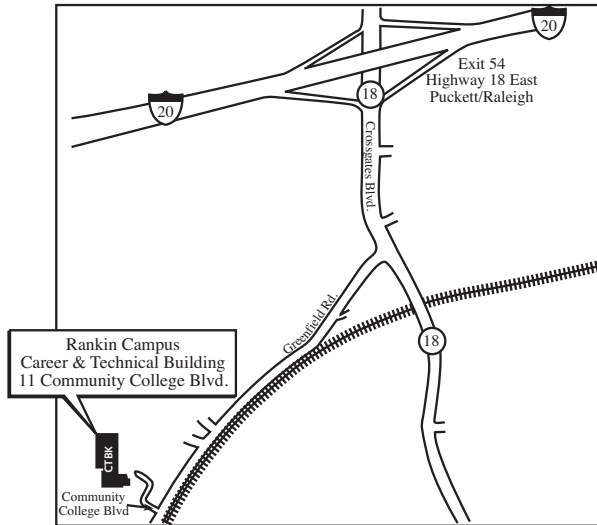

RANKIN CAMPUS

**BUILDING CODES**

- Academic/Library Bldg. - ALBK
- Administration-Classroom Bldg. - ACBK
- Student Services Bldg. - SSBK
- Jimmy C. Smith Hall - VTCK
- George Wynne Hall - GWHK
- Clyde Muse Center - CMCK
- Career & Technical Bldg. - CTBK

**Directions to the Rankin Campus Career and Technical Building (formerly the United Association of Plumbers and Pipefitters Gulf Coast Regional Training Center):**

Take I-20 East to Exit 54. Exit sign will show Highway 18 East Puckett/Raleigh. Turn right off Exit 54 onto Highway 18 East (Home Depot will be on your right.) Go straight through the first red light. Go to 2nd red light (Honda dealership will be on right.) Turn right onto Greenfield Road. Travel about 1 mile, past Greenfield Village on right. Turn right onto Commercial Park Drive, immediately after the C-Paws Webster House sign.