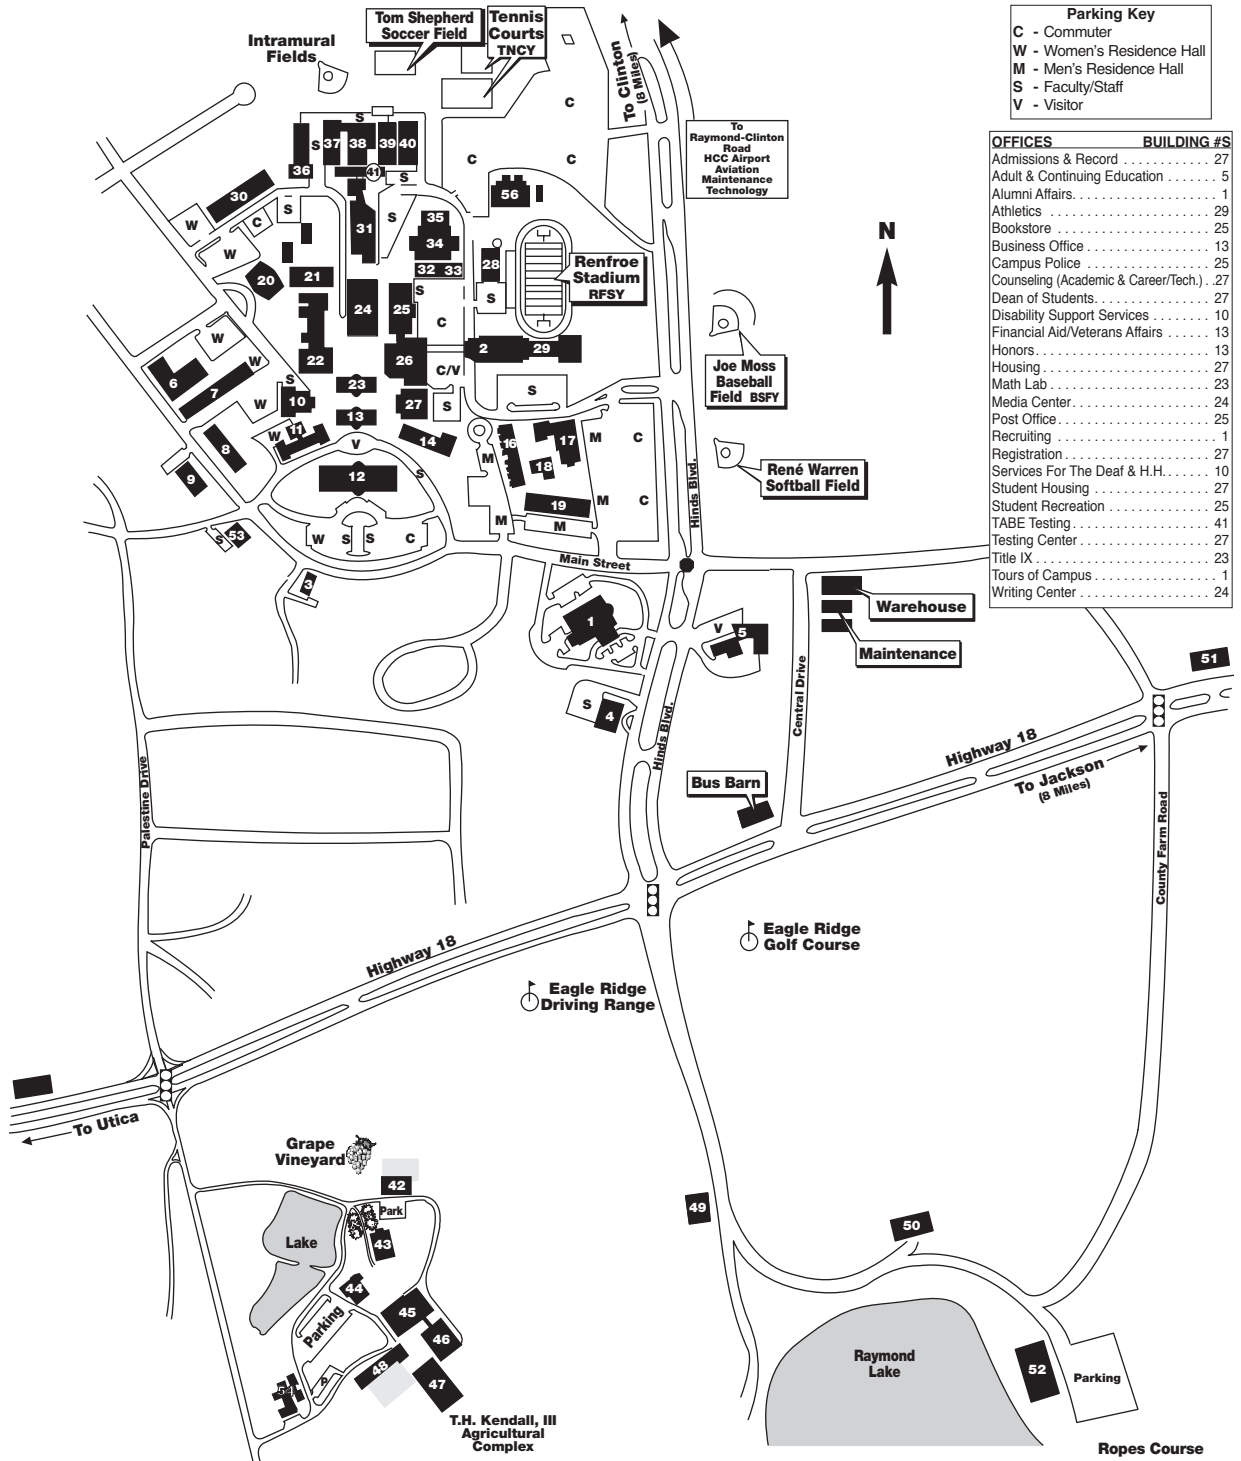

RAYMOND CAMPUS

A.L. Denton Hall- DNHY	27	Hardy-Puryear Residence Hall- HPRY	6	Stadium Building- SBY	28
Accounting Offices	9	Harris Patrick Hall- HPHY	23	Student Union Building- SUBY	25
Adam Jenkins Jr. Hall	13	Herrin-Stewart Hall- HSHY	14	Troy Arlis Ricks Wellness Complex	2
Agriculture Arena- AARY	45	Human Resources- HRY	53	Vashti Underwood Muse Band Hall	56
Allen-Dukes-Whitaker Residence Hall	8	Interpreter Services- DSBY	10	Veterinary Tech- VETY, Landscape Management Shop	42
Bee Hall- BHY	21	Katherine Denton Art Building- DABY	35	Vo-Tech Complex- (Business & Office-A101,	
Beemon Hall- BMHY	22	Landscape Management Building- LMV	43	Computer Prog-A103, Related Studies-A110)-VTAY	41
Brooks Hall- BRHY	32	Marshall Residence Hall- MRHY	7	Vo-Tech Complex- (Manufacturing Training-B100-B102,	
Brooks Theatre- THEA in BRHY	33	Mayo Fieldhouse- MFHY	29	Carpentry-B103, Brick Msry-B106-VTBY)	40
Bull Test Center- BTCY	48	McKenzie Arena- MKAY	44	Vo-Tech Complex- (Computer Prog- C100, Communication	
Cafeteria- CFTY	26	McLendon Library/Media Center- MCLY	24	Elec Repair- C102, Electrical- C104)- VTCY	39
Cain-Cochran Hall- CCHY	12	Moss Hall- MHY	10	Vo-Tech Complex- (Heating & Air Condtg- D102,	
Central MS Research and Extension Center-MSU	54	Physical Plant- PPAY	3	Communication Elec. Repair- D105)- VTDY	38
D.G. "Sonny" Fountain Hall	1	Pickett Hall (Old Main Women's Residence)- PKHY	11	Vo-Tech Complex- (Machine Shop- E103 &	
Davis Residence Hall- DVHY	20	Porter Hall- (Meat Merchandising)- PHY	4	Welding-E107)- VTEY	37
Diesel Equipment (Gray Partridge Center)- GPCY	51	Raymond Lake Lodge- LDGY	50	Vo-Tech Complex- (Auto Machinist- F100,	
District Adult Education Center	5	Reeves Hall- RHY	34	Auto Electronics- F102, Auto Mechanics- F104)- VTFY	36
Eagle Ridge Conference Center- ERCY	52	Riggs-Virden Residence Hall	19	Vo-Tech Complex- (Auto Vehicles & Accessories Mkt- G100,	
Eagle Ridge Golf Pro Shop- GPS	49	Sale Barn/Arena- SLBY	47	Collision Repair- G102)- VTGY	30
Gibbes Hall- WGHY	31	Sheffield-Woolley Residence Hall- SWHY	17		
Greaves Residence Hall- GRHY	16	Show/Holding Arena- SHAY	46		